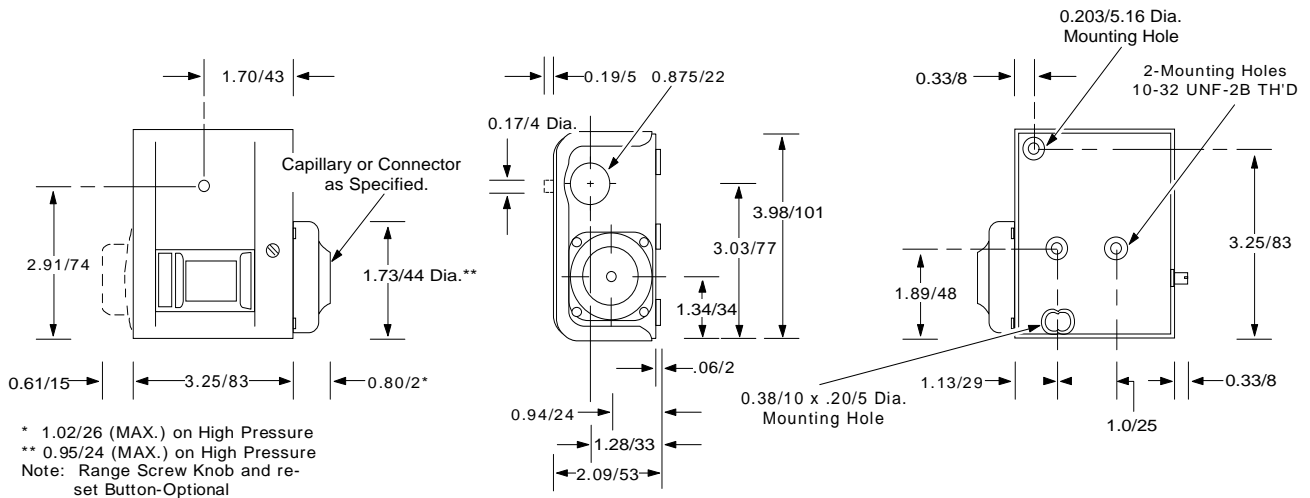

Contact us: (888) 88-SOURCE | sales@artisanng.com | www.artisanng.com

P70 and P72 Series Dimensions

Single Function Control, in. (mm)

Dual Function Control, in. (mm)

Artisan Technology Group is your source for quality new and certified-used/pre-owned equipment