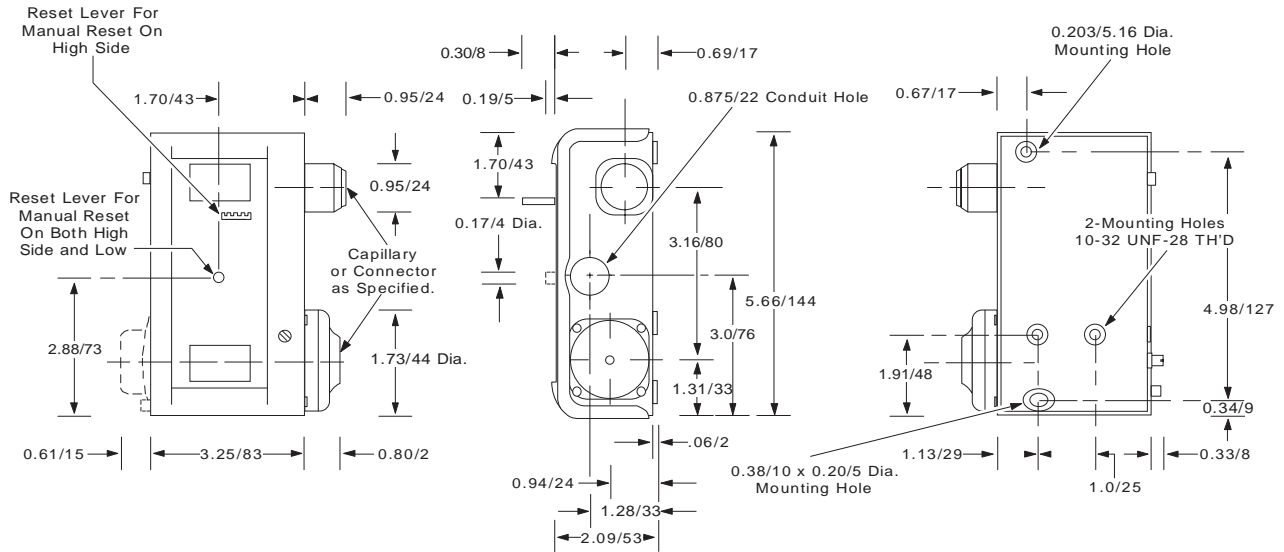

Contact us: (888) 88-SOURCE | sales@artisanng.com | www.artisanng.com

P70 and P72 Series Dimensions

Single Function Control, in. (mm)

Dual Function Control, in. (mm)

Artisan Technology Group is your source for quality new and certified-used/pre-owned equipment