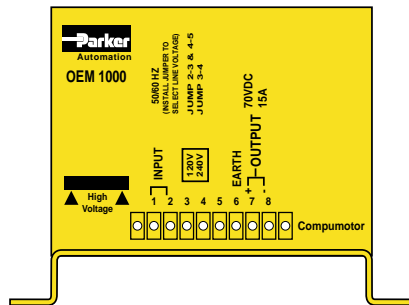

Contact us: (888) 88-SOURCE | sales@artisanng.com | www.artisanng.com

OEM1000 Power Module Dimensional Drawing

Dimensions in inches (mm)

Drives & Drive/Controllers

Artisan Technology Group is your source for quality new and certified-used/pre-owned equipment