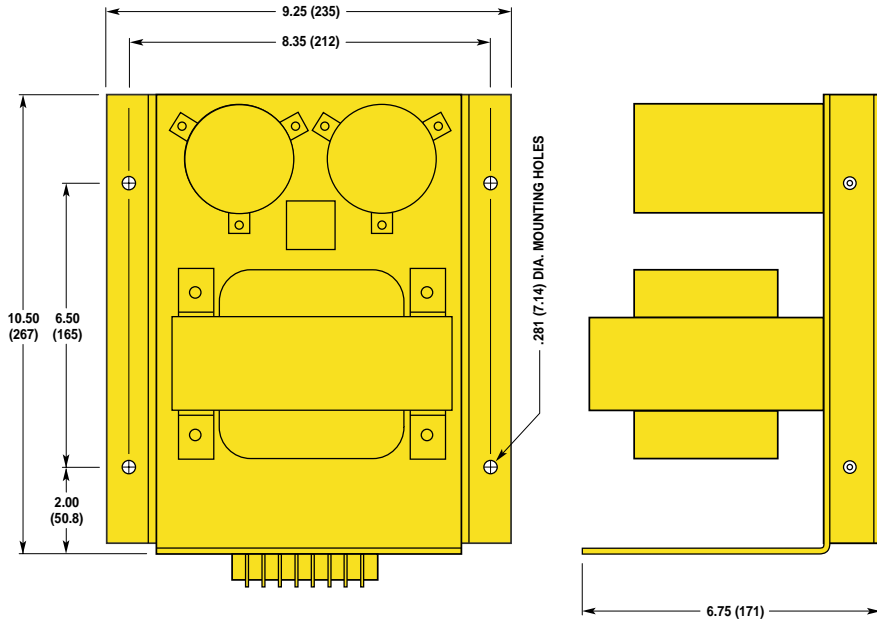

Contact us: (888) 88-SOURCE | sales@artisanng.com | www.artisanng.com

OEM1000 Power Module Dimensional Drawing

Dimensions in inches (mm)

Drives & Drive/Controllers

Artisan Technology Group is your source for quality new and certified-used/pre-owned equipment