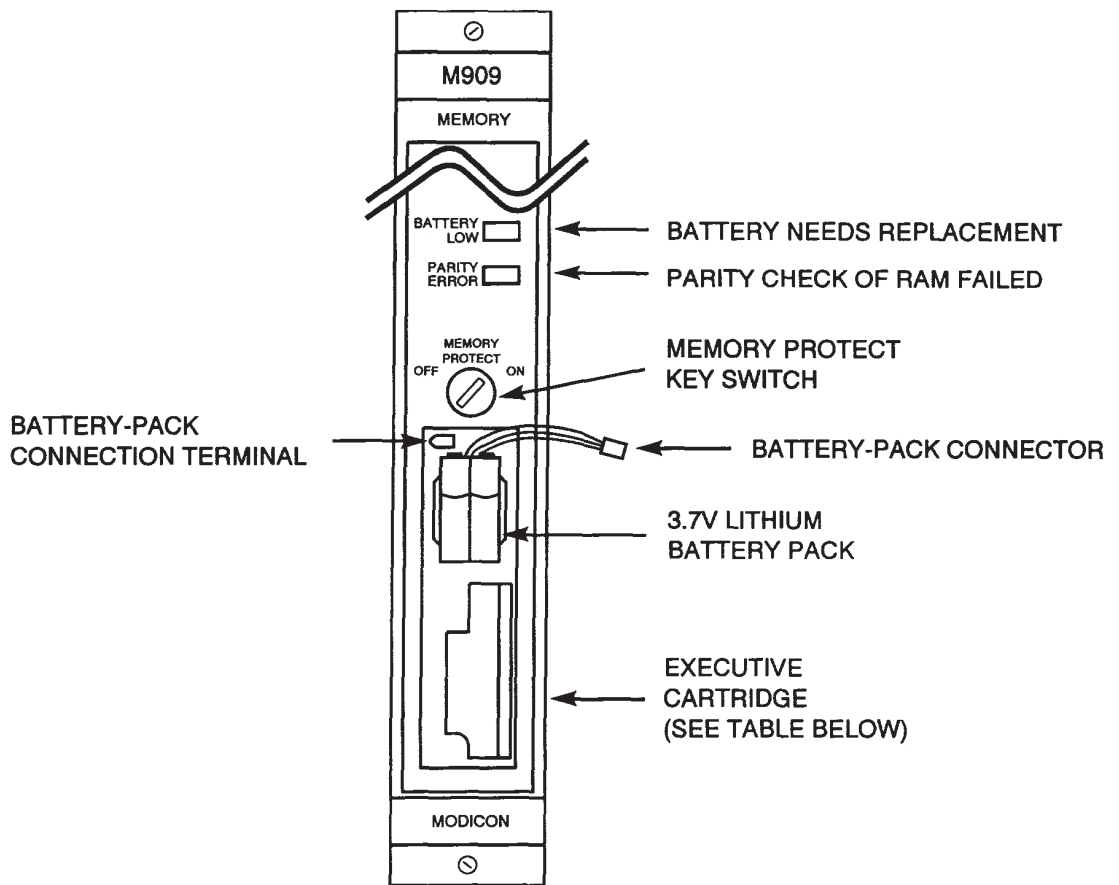

Figure 2-39 M909 Memory Module

Executive Cartridges are inserted in the front panel of the module, behind the access plate. Part numbers are listed in the table below.

Table 2-3 984B Executive Cartridges, M909 Memory Module

Model #	Size	Exec Pack	RIOP
M909-001	32K	AS-S902-081	S901
M909-002	64K	AS-S902-081	S901
M909-003	96K	AS-S902-081	S901
M909-004	128K	AS-S902-081	S901
M909-011/021	32K	AS-S902-101	S908
M909-012/022	64K	AS-S902-101	S908
M909-013/023	96K	AS-S902-101	S908
M909-014/024	128K	AS-S902-101	S908