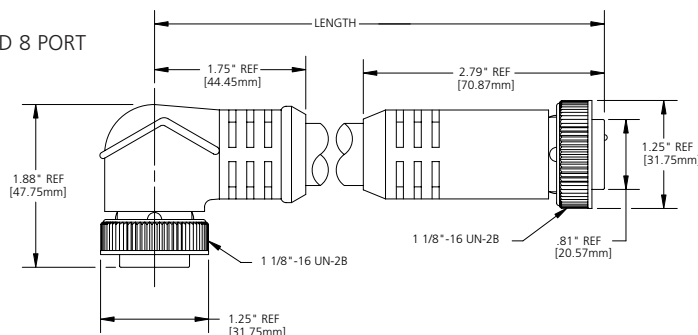

FIG 7

RECEPTACLE

HOME RUN FEMALE RECEPTACLE - 4PORT

FIG 8

FEMALE 90° SINGLE-ENDED HOME RUN/CABLE - 6 AND 8 PORT

FIG 9

HOME RUN FEMALE RECEPTACLE - 6 AND 8 PORT

FIG 10

FEMALE 90°/MALE STRAIGHT HOME RUN CABLE EXTENSION - 4 PORT

FIG 11

FEMALE 90°/MALE STRAIGHT HOME RUN CABLE EXTENSION - 6 AND 8 PORT

FIG 12

Artisan Technology Group is your source for quality new and certified-used/pre-owned equipment