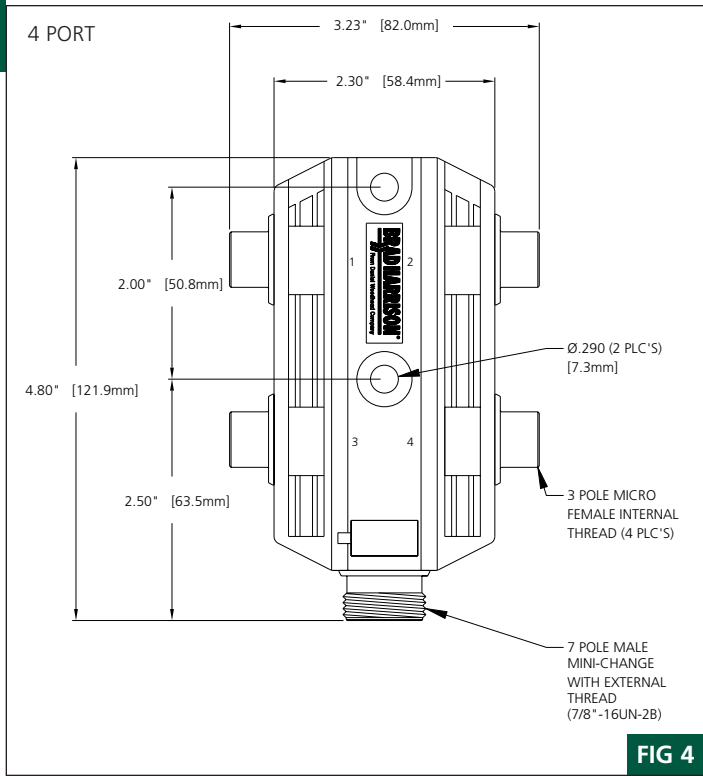

OUTSIDE DIAMETER: 4 PORT 0.54" (13.7mm)
 6 PORT 0.61" (15.5mm)
 8 PORT 0.71" (18.4mm)

ELECTRICAL

VOLTAGE RATING: 120V AC +/- 15%
 AMPERAGE: 4A PER PORT, 12A TOTAL PER MPIS UNIT

INDICATING LIGHTS: GREEN LED-POWER, YELLOW LED-FUNCTION
 AVERAGE LED EXPECTANCY: 100,000 HOURS

FIG 1

6 PORT

FIG 2

8 PORT

FIG 3

Side Mount, Dual Keyway

Parallel Wiring-LED with Home Run Connector

MECHANICALS

FIG 4

FIG 5

FIG 6

Note: For keyway orientation side view see page 288

Side Mount, Dual Keyway

Parallel Wiring-LED with Home Run Connector

HOME RUN CABLE

FEMALE 90° SINGLE-ENDED HOME RUN/CABLE - 4 PORT