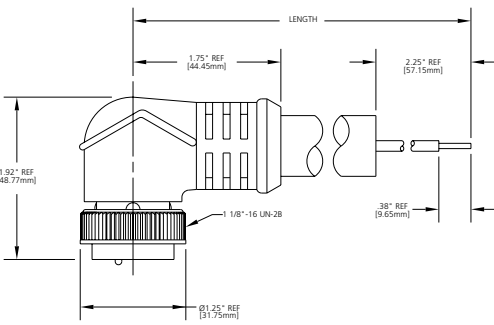

FIG 4

FIG 5

FIG 6

Note: For keyway orientation side view see page 288

Side Mount, Dual Keyway

Parallel Wiring-LED with Home Run Connector

HOME RUN CABLE

FEMALE 90° SINGLE-ENDED HOME RUN/CABLE - 4 PORT

FIG 7

RECEPTACLE

HOME RUN FEMALE RECEPTACLE - 4PORT

FIG 8

FEMALE 90° SINGLE-ENDED HOME RUN/CABLE - 6 AND 8 PORT

FIG 9

HOME RUN FEMALE RECEPTACLE - 6 AND 8 PORT

FIG 10

FEMALE 90°/MALE STRAIGHT HOME RUN CABLE EXTENSION - 4 PORT

FIG 11

FEMALE 90°/MALE STRAIGHT HOME RUN CABLE EXTENSION - 6 AND 8 PORT

FIG 12

Artisan Technology Group is your source for quality new and certified-used/pre-owned equipment