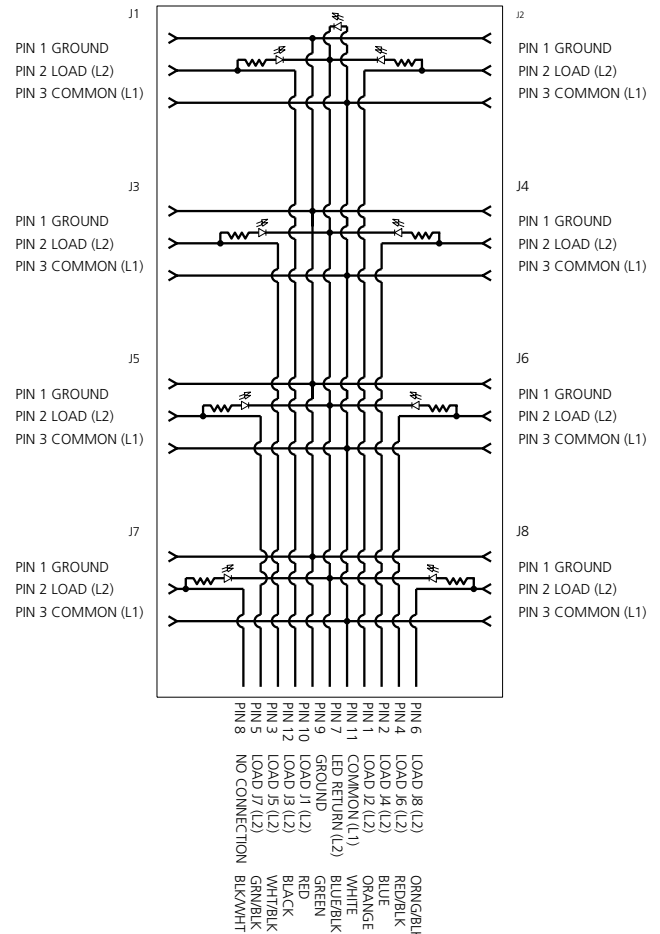

OUTSIDE DIAMETER: 4 PORT 0.54" (13.7mm)
 6 PORT 0.61" (15.5mm)
 8 PORT 0.71" (18.4mm)

ELECTRICAL

VOLTAGE RATING: 120V AC +/- 15%
 AMPERAGE: 4A PER PORT, 12A TOTAL PER MPIS UNIT

INDICATING LIGHTS: GREEN LED-POWER, YELLOW LED-FUNCTION
 AVERAGE LED EXPECTANCY: 100,000 HOURS

FIG 1

6 PORT

FIG 2

8 PORT

FIG 3

Side Mount, Dual Keyway

Parallel Wiring-LED with Home Run Connector

MECHANICALS

FIG 4

FIG 5

FIG 6

Note: For keyway orientation side view see page 288

Side Mount, Dual Keyway

Parallel Wiring-LED with Home Run Connector

HOME RUN CABLE

FEMALE 90° SINGLE-ENDED HOME RUN/CABLE - 4 PORT