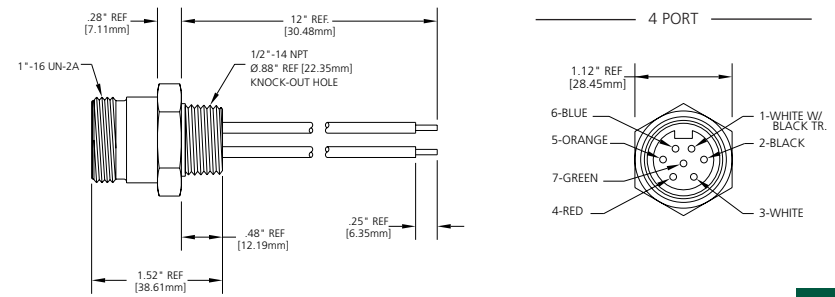

FIG 4

FIG 5

FIG 6

Note: For keyway orientation side view see page 288

Side Mount, Dual Keyway

Parallel Wiring-LED with Home Run Connector

HOME RUN CABLE

FEMALE 90° SINGLE-ENDED HOME RUN/CABLE - 4 PORT

FIG 7

RECEPTACLE

HOME RUN FEMALE RECEPTACLE - 4PORT

FIG 8

FEMALE 90° SINGLE-ENDED HOME RUN/CABLE - 6 AND 8 PORT

FIG 9

HOME RUN FEMALE RECEPTACLE - 6 AND 8 PORT

FIG 10