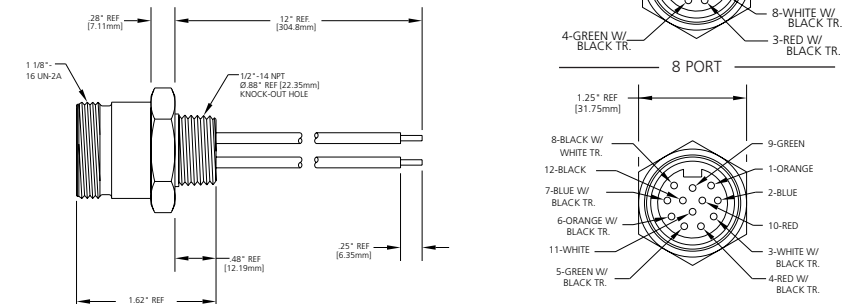

FIG 4

FIG 5

FIG 6

Note: For keyway orientation side view see page 288

Side Mount, Dual Keyway

Parallel Wiring-LED with Home Run Connector

HOME RUN CABLE

FEMALE 90° SINGLE-ENDED HOME RUN/CABLE - 4 PORT

FIG 7

RECEPTACLE

HOME RUN FEMALE RECEPTACLE - 4PORT

FIG 8

FEMALE 90° SINGLE-ENDED HOME RUN/CABLE - 6 AND 8 PORT

FIG 9

HOME RUN FEMALE RECEPTACLE - 6 AND 8 PORT

FIG 10

FEMALE 90°/MALE STRAIGHT HOME RUN CABLE EXTENSION - 4 PORT

FIG 11

FEMALE 90°/MALE STRAIGHT HOME RUN CABLE EXTENSION - 6 AND 8 PORT

FIG 12

Artisan Technology Group is your source for quality new and certified-used/pre-owned equipment