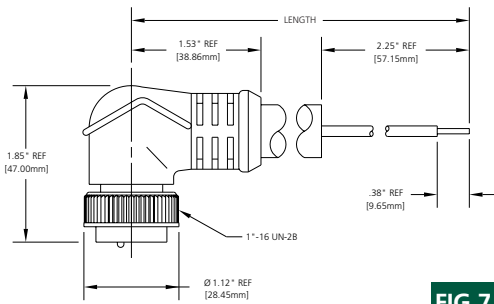

OUTSIDE DIAMETER: 4 PORT 0.54" (13.7mm)
 6 PORT 0.61" (15.5mm)
 8 PORT 0.71" (18.4mm)

ELECTRICAL

VOLTAGE RATING: 120V AC +/- 15%
 AMPERAGE: 4A PER PORT, 12A TOTAL PER MPIS UNIT

INDICATING LIGHTS: GREEN LED-POWER, YELLOW LED-FUNCTION
 AVERAGE LED EXPECTANCY: 100,000 HOURS

FIG 4

FIG 5

FIG 6

Note: For keyway orientation side view see page 288

Side Mount, Dual Keyway

Parallel Wiring-LED with Home Run Connector

HOME RUN CABLE

FEMALE 90° SINGLE-ENDED HOME RUN/CABLE - 4 PORT