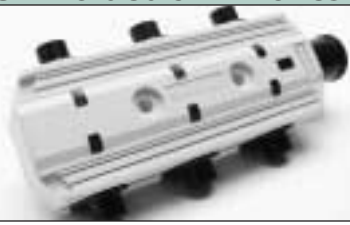

Contact us: (888) 88-SOURCE | sales@artisanng.com | www.artisanng.com

Side Mount, Dual Keyway Parallel Wiring-LED with Home Run Connector

Connectorized home run connection for maximum flexibility
Flexibility with 4, 6 and 8 port configurations
For use with a variety of AC sensors