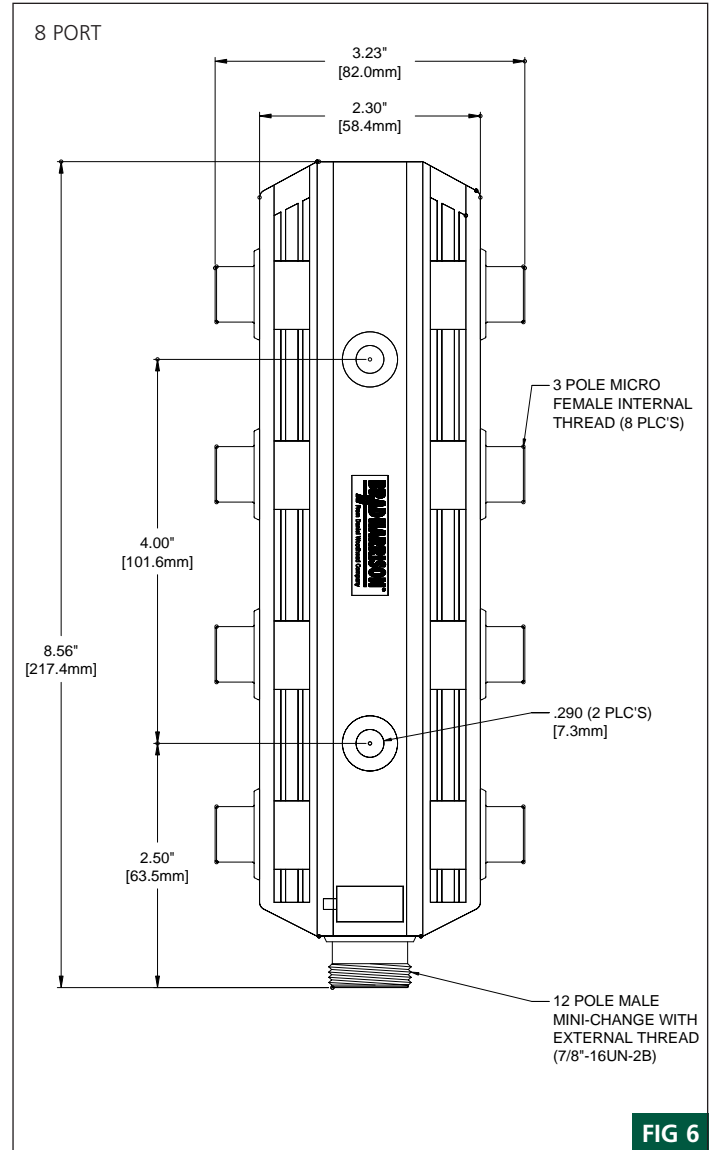

OUTSIDE DIAMETER: 4 PORT 0.54" (13.7mm)
 6 PORT 0.61" (15.5mm)
 8 PORT 0.71" (18.4mm)

ELECTRICAL

VOLTAGE RATING: 120V AC +/- 15%
 AMPERAGE: 4A PER PORT, 12A TOTAL PER MPIS UNIT

INDICATING LIGHTS: GREEN LED-POWER, YELLOW LED-FUNCTION
 AVERAGE LED EXPECTANCY: 100,000 HOURS

FIG 4

FIG 5

FIG 6

Note: For keyway orientation side view see page 288

Side Mount, Dual Keyway

Parallel Wiring-LED with Home Run Connector

HOME RUN CABLE

FEMALE 90° SINGLE-ENDED HOME RUN/CABLE - 4 PORT

FIG 7

RECEPTACLE

HOME RUN FEMALE RECEPTACLE - 4PORT

FIG 8

FEMALE 90° SINGLE-ENDED HOME RUN/CABLE - 6 AND 8 PORT

FIG 9

HOME RUN FEMALE RECEPTACLE - 6 AND 8 PORT

FIG 10