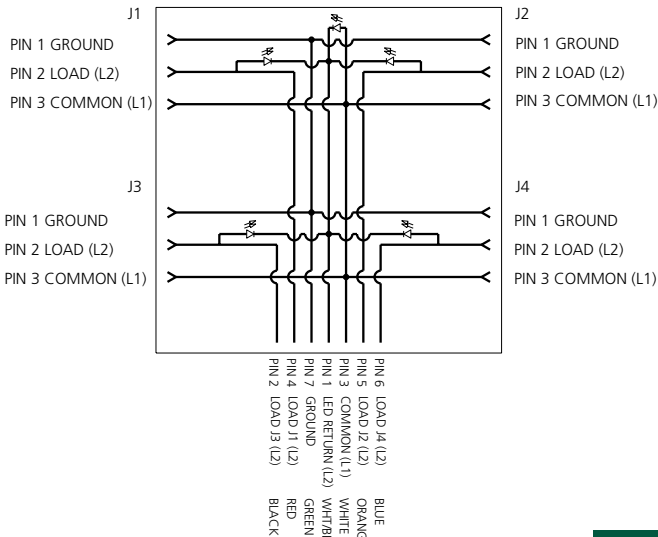

Specifications

HOME RUN CONNECTOR CABLING

MECHANICAL

INSERT: NYLON 6/6
HOUSING: PBT
RECEPTACLE HOUSING: ZINC DIE CAST WITH BLACK EPOXY COAT
ID LABEL: ABS

YELLOW, PVC CABLE JACKET, #16/7,8 AND #12 AWG AND PVC CONDUCTOR INSULATION OVER 65 X #34 COPPER STRANDING, UL LISTED STOOV 105°C, CSA CERTIFIED ST, 600 V

OUTSIDE DIAMETER: 4 PORT 0.54" (13.7mm)
6 PORT 0.61" (15.5mm)
8 PORT 0.71" (18.4mm)

ELECTRICAL

VOLTAGE RATING: 120V AC +/- 15%
AMPERAGE: 4A PER PORT, 12A TOTAL PER MPIS UNIT

INDICATING LIGHTS: GREEN LED-POWER, YELLOW LED-FUNCTION
AVERAGE LED EXPECTANCY: 100,000 HOURS

ENVIRONMENTAL

PROTECTION: IP68, NEMA 6P
AMBIENT OPERATING TEMPERATURE: -13° TO 194° F (-25° TO 90° C)

CERTIFICATIONS

UL: UL RECOGNIZED, FILE NO. E46237
CSA: CSA CERTIFIED, FILE NO. LR6837

SCHEMATICS

4 PORT

FIG 1