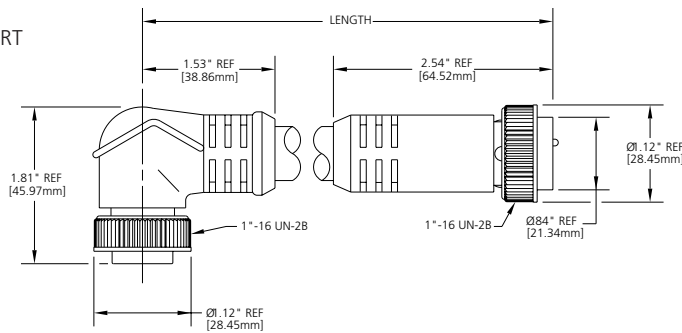

FIG 7

RECEPTACLE

HOME RUN FEMALE RECEPTACLE - 4PORT

FIG 8

FEMALE 90° SINGLE-ENDED HOME RUN/CABLE - 6 AND 8 PORT

FIG 9

HOME RUN FEMALE RECEPTACLE - 6 AND 8 PORT

FIG 10

FEMALE 90°/MALE STRAIGHT HOME RUN CABLE EXTENSION - 4 PORT

FIG 11

FEMALE 90°/MALE STRAIGHT HOME RUN CABLE EXTENSION - 6 AND 8 PORT

FIG 12

Artisan Technology Group is your source for quality new and certified-used/pre-owned equipment