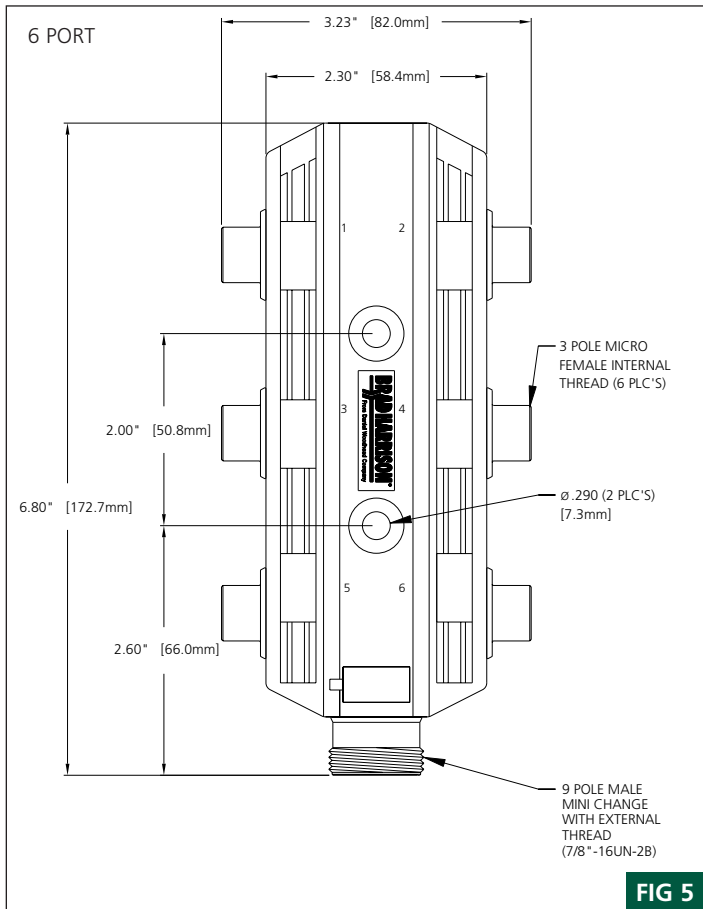

OUTSIDE DIAMETER: 4 PORT 0.54" (13.7mm)
 6 PORT 0.61" (15.5mm)
 8 PORT 0.71" (18.4mm)

ELECTRICAL

VOLTAGE RATING: 120V AC +/- 15%
 AMPERAGE: 4A PER PORT, 12A TOTAL PER MPIS UNIT

INDICATING LIGHTS: GREEN LED-POWER, YELLOW LED-FUNCTION
 AVERAGE LED EXPECTANCY: 100,000 HOURS

FIG 4

FIG 5

FIG 6

Note: For keyway orientation side view see page 288

Side Mount, Dual Keyway

Parallel Wiring-LED with Home Run Connector

HOME RUN CABLE

FEMALE 90° SINGLE-ENDED HOME RUN/CABLE - 4 PORT

FIG 7

RECEPTACLE

HOME RUN FEMALE RECEPTACLE - 4PORT

FIG 8

FEMALE 90° SINGLE-ENDED HOME RUN/CABLE - 6 AND 8 PORT

FIG 9

HOME RUN FEMALE RECEPTACLE - 6 AND 8 PORT

FIG 10