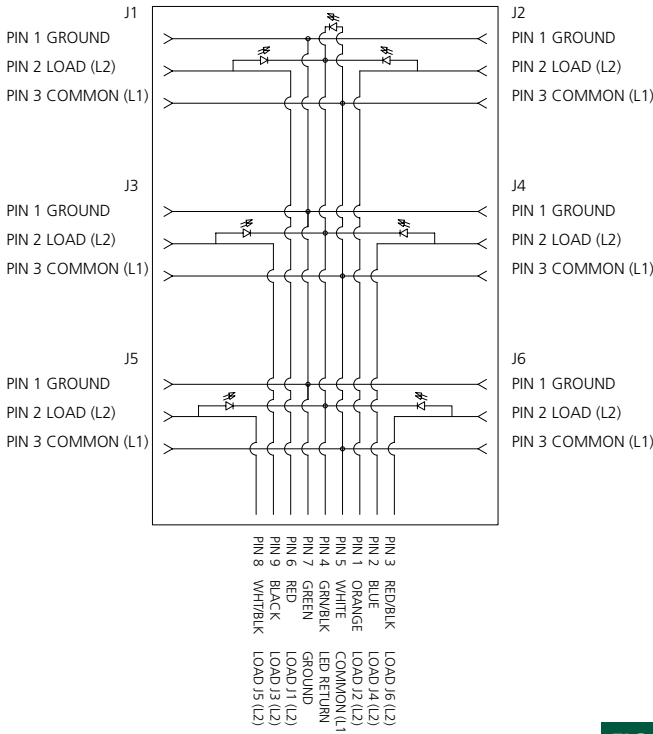

OUTSIDE DIAMETER: 4 PORT 0.54" (13.7mm)
 6 PORT 0.61" (15.5mm)
 8 PORT 0.71" (18.4mm)

ELECTRICAL

VOLTAGE RATING: 120V AC +/- 15%
 AMPERAGE: 4A PER PORT, 12A TOTAL PER MPIS UNIT

INDICATING LIGHTS: GREEN LED-POWER, YELLOW LED-FUNCTION
 AVERAGE LED EXPECTANCY: 100,000 HOURS

FIG 1

6 PORT

FIG 2

8 PORT

FIG 3

Side Mount, Dual Keyway

Parallel Wiring-LED with Home Run Connector

MECHANICALS

FIG 4

FIG 5

FIG 6

Note: For keyway orientation side view see page 288

Side Mount, Dual Keyway

Parallel Wiring-LED with Home Run Connector

HOME RUN CABLE

FEMALE 90° SINGLE-ENDED HOME RUN/CABLE - 4 PORT